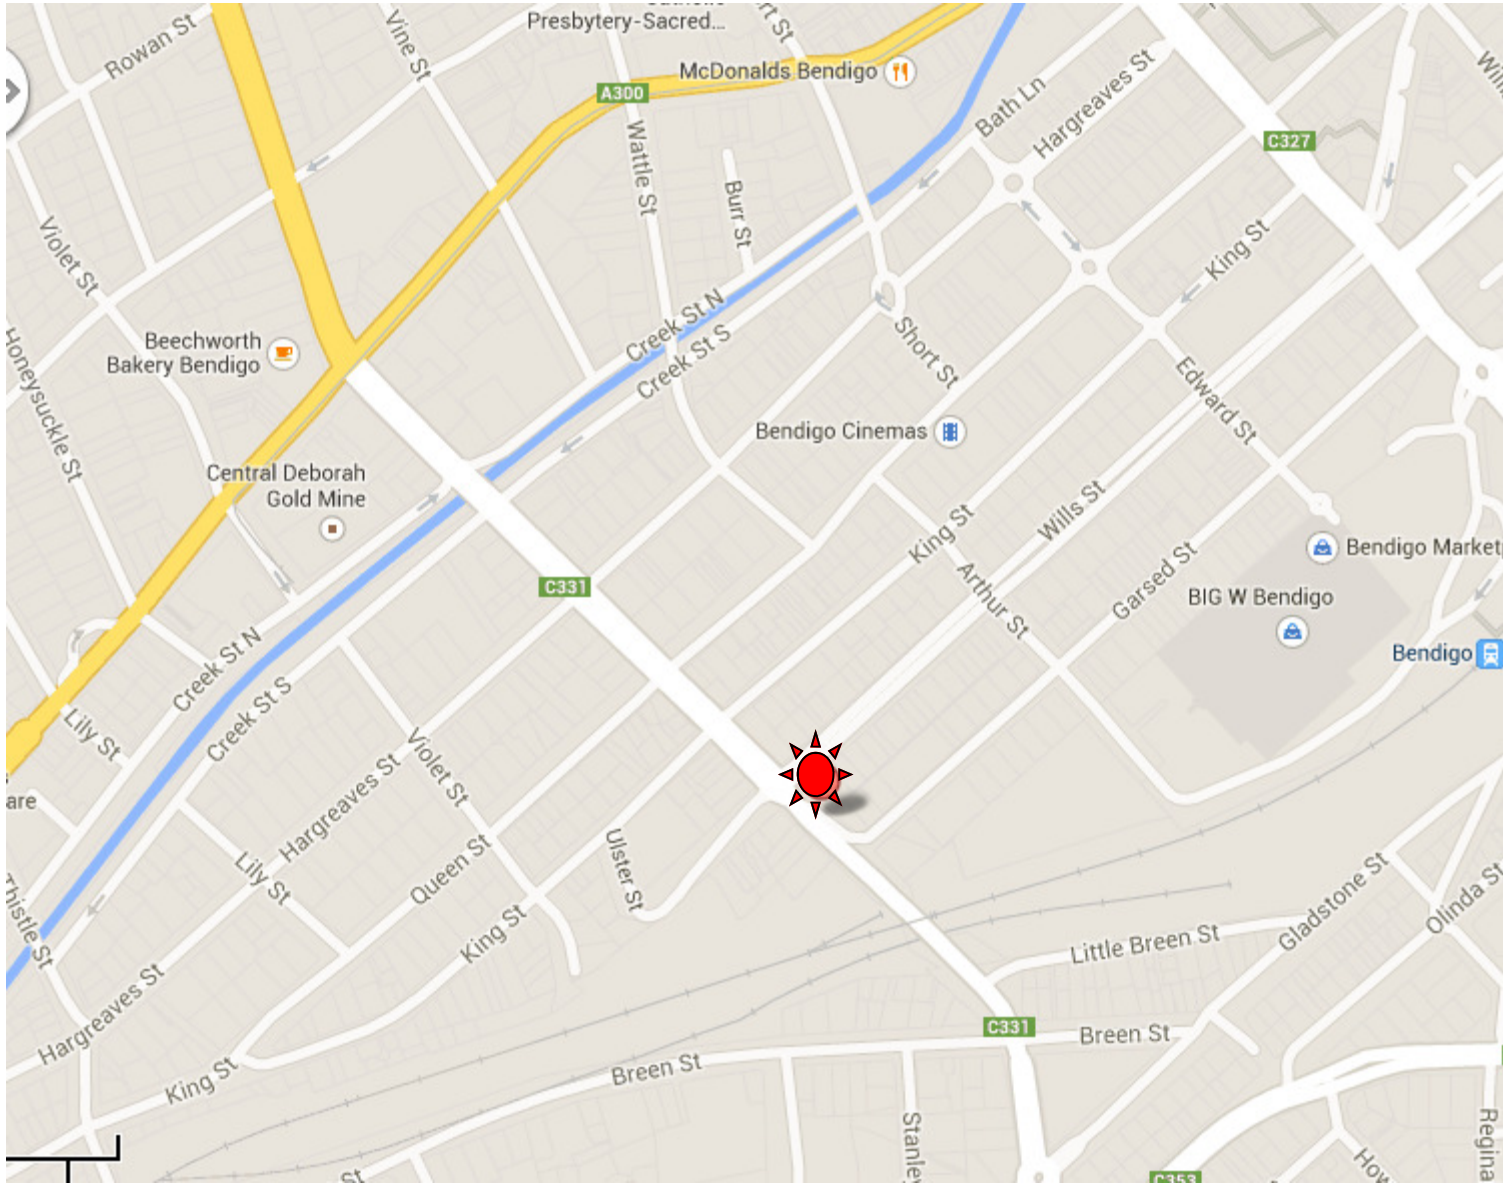

## BENDIGO Support Groups

**new location**

**27 Myrtle Street, Bendigo**

For more information contact VANISH  
on 1300 VANISH or 9328 8611 [www.vanish.org.au](http://www.vanish.org.au)